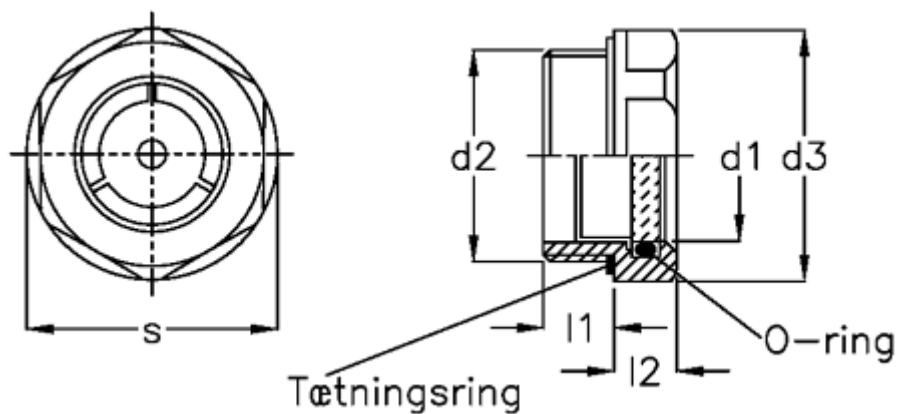

Data Sheet

Article number: 20903526

Description: E+G Oil level sight glass (high temp.)
GN 743.1-14-G1 / 2-B

Measures

d1	= 14
d2	= G1/2
d3	= 26
l1	= 8.5
l2	= 7.5
Max pressure	= 25 Bar
s	= 23